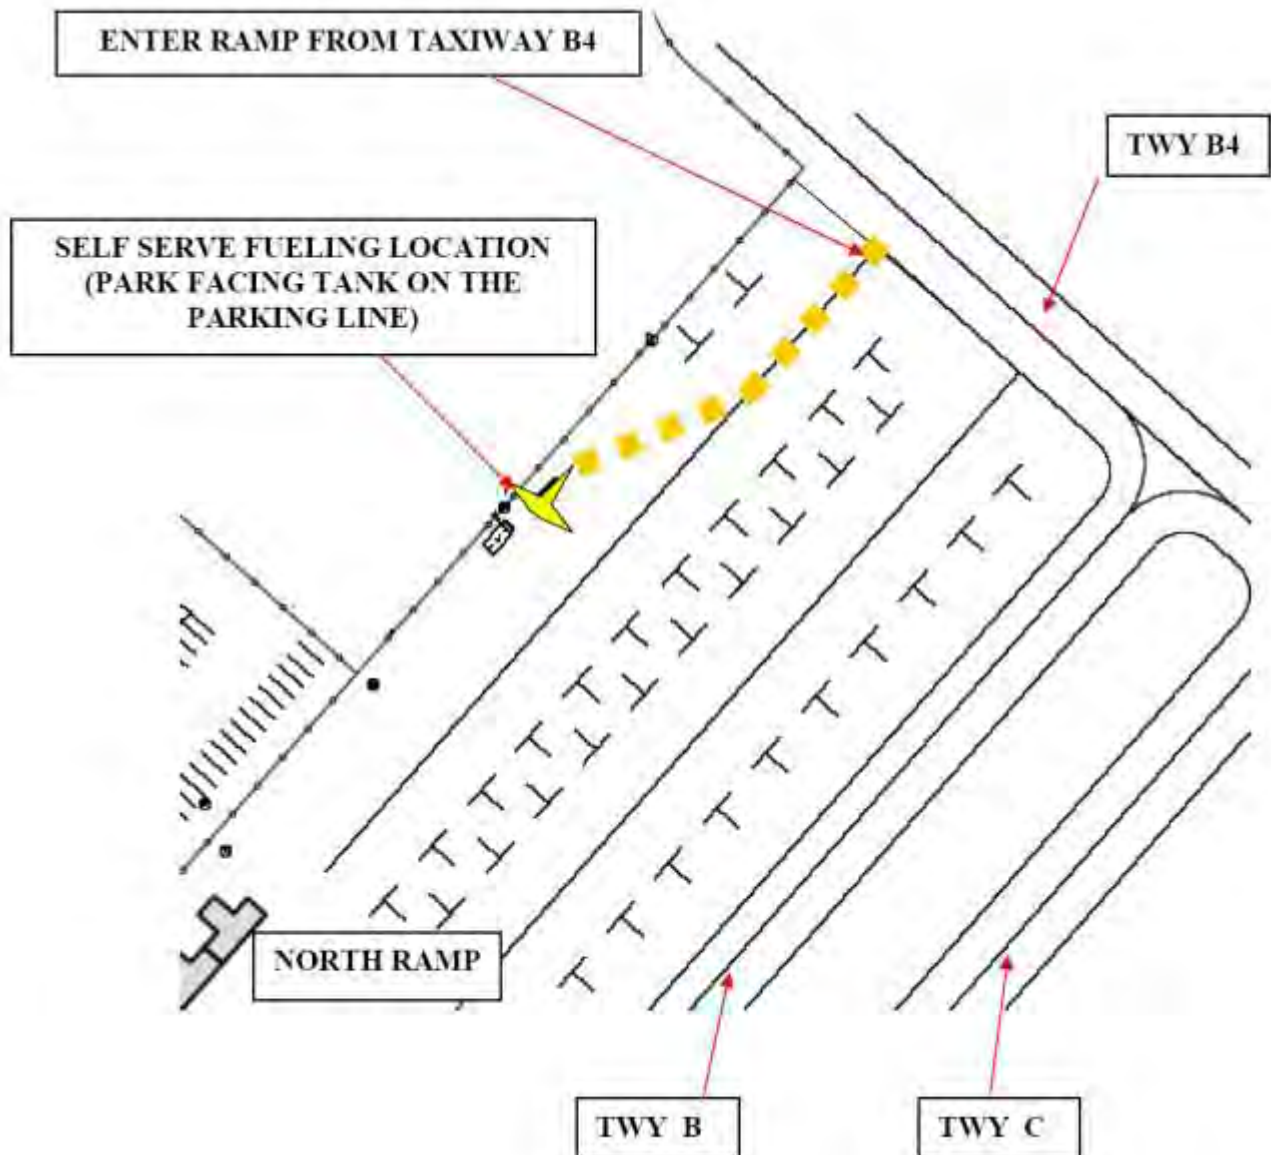

Ernest A. Love Field
Prescott Municipal Airport
City of Prescott

6546 Crystal Lane
Phone: (928) 777-1114

Prescott, AZ 86301
Fax: (928) 771-5861

SELF-SERVICE FUEL AT PRC

Prescott Municipal Airport is pleased to announce the availability of a 100LL Self Service Fuel station on the North Ramp adjacent to Taxiway B4. Access to this facility is from Taxiway B4. This service is being provided by Legend Aviation at the Prescott Municipal Airport. Please see the map below for your reference. **PLEASE NOTE:** that the access into the self serve fueling location is restricted to aircraft with wingspans less than 50 feet.

09239

AIRPORT DIAGRAM

AL-546 (FAA)

PRESCOTT/ERNEST A. LOVE FIELD (PRC)

PRESCOTT, ARIZONA

SW-4, 11 FEB 2010 to 11 MAR 2010

SW-4, 11 FEB 2010 to 11 MAR 2010

AIRPORT DIAGRAM