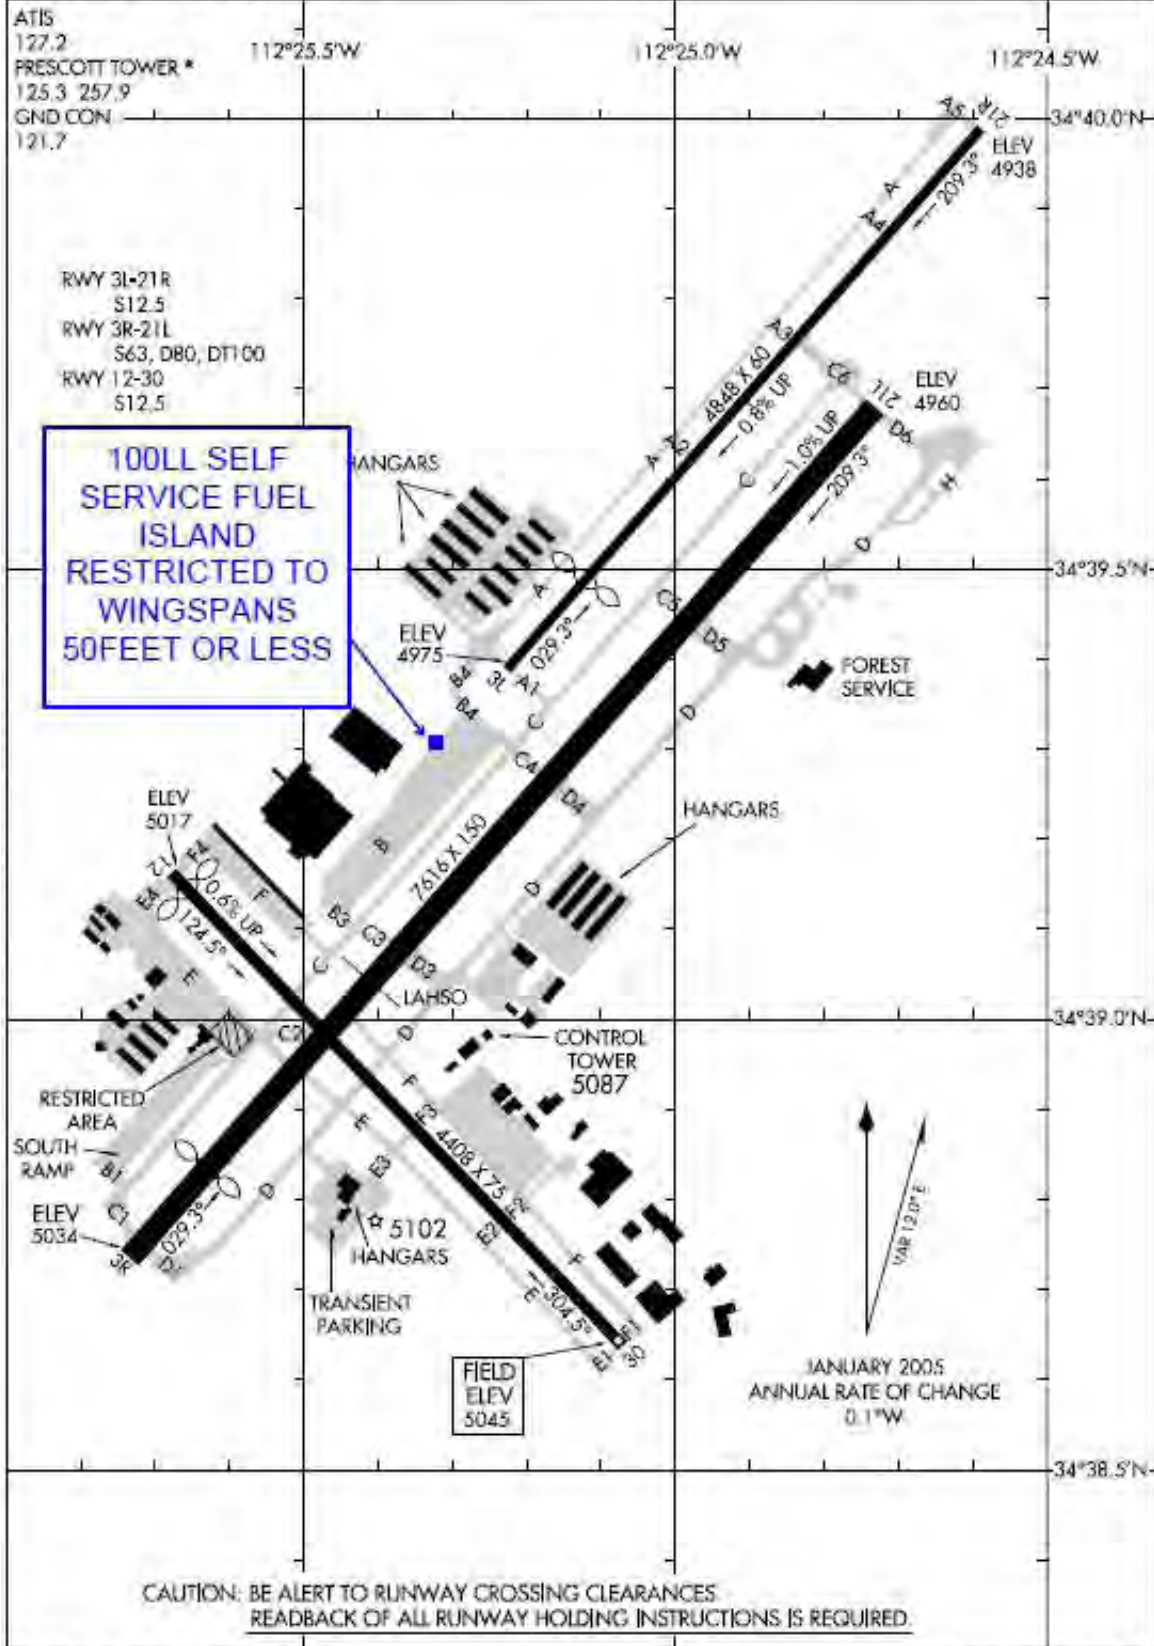

Ernest A. Love Field
Prescott Municipal Airport
City of Prescott

6546 Crystal Lane
Phone: (928) 777-1114

Prescott, AZ 86301
Fax: (928) 771-5861

SELF-SERVICE FUEL AT PRC

Prescott Municipal Airport is pleased to announce the availability of a 100LL Self Service Fuel station on the North Ramp adjacent to Taxiway B4. Access to this facility is from Taxiway B4. This service is being provided by Legend Aviation at the Prescott Municipal Airport. Please see the map below for your reference. **PLEASE NOTE:** that the access into the self serve fueling location is restricted to aircraft with wingspans less than 50 feet.

09239

AIRPORT DIAGRAM

AL-546 (FAA)

PRESCOTT/ERNEST A. LOVE FIELD (PRC)

PRESCOTT, ARIZONA

SW-4, 11 FEB 2010 to 11 MAR 2010

SW-4, 11 FEB 2010 to 11 MAR 2010

AIRPORT DIAGRAM